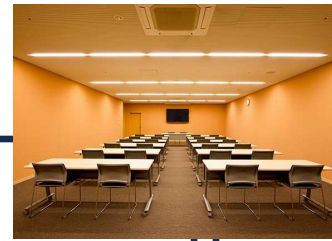

Screen

Kinsho Hall 金鐘ホール

Entrance

Kinsho Hall is located left side in the museum

To Lecture Hall,
Meeting Room (B1F)

Main Entrance

1F

B1F

Meeting Room

Staff Room

Registration Desk

For break and discussion
(Drink corner)

To Kinsho Hall (1F)

Lecture Hall

For Lecture,
Poster Session